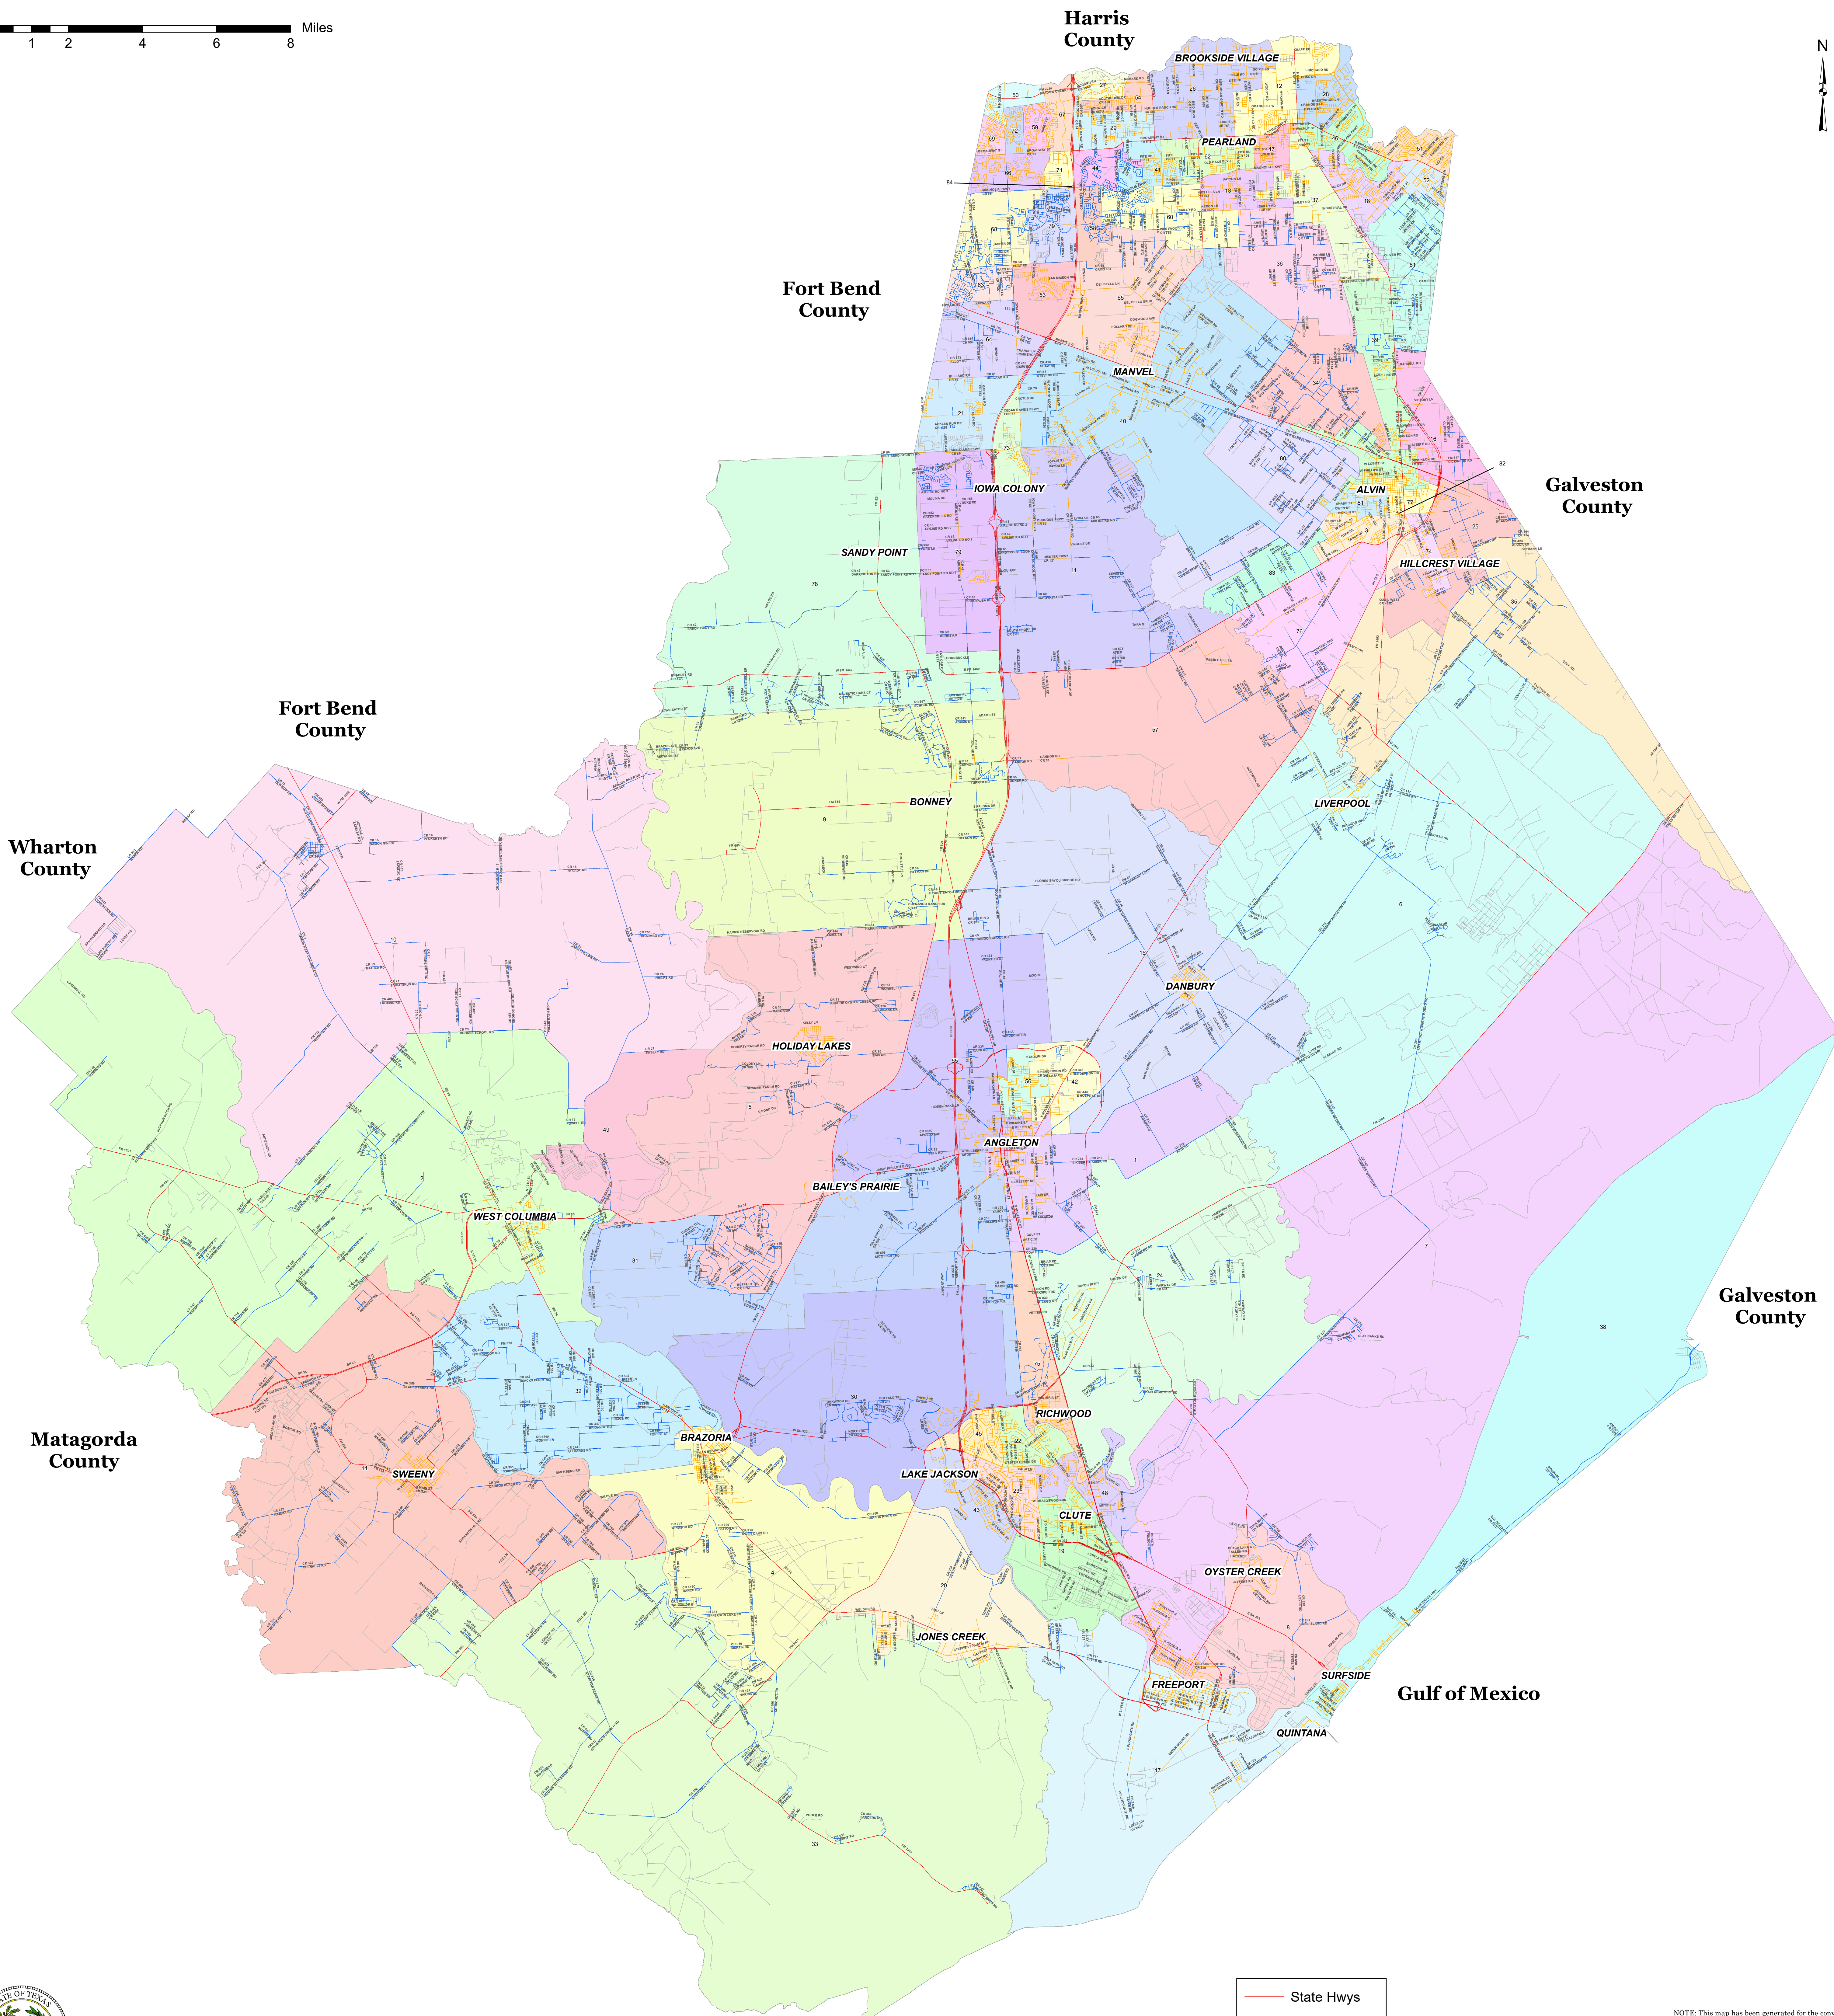

2026 Voter Precincts of Brazoria County, Texas